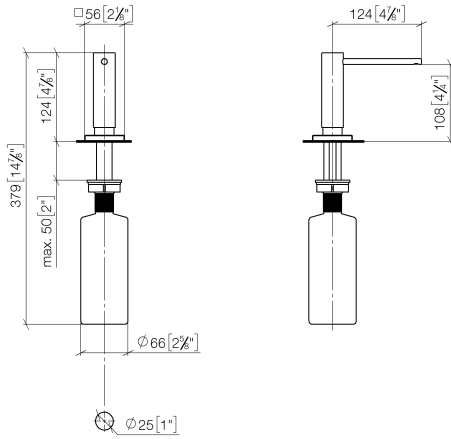

Dispenser with rosette - Chrome

LOT

82 439 970

- 124mm projection
- 500 ml bottle
- can be filled from the top
- rotating pump head
- height 124 mm
- hole diameter 25 mm
- individual rosette 55 x 55 mm

Fits LOT

	Chrome	82 439 970-00
	Brushed Platinum	82 439 970-06
	Platinum	82 439 970-08
	Durabross (23kt Gold)	82 439 970-09
	Dark Chrome	82 439 970-19
	Brushed Durabross (23kt Gold)	82 439 970-28
	Brushed Champagne (22kt Gold)	82 439 970-46
	Champagne (22kt Gold)	82 439 970-47
	Brushed Chrome	82 439 970-93
	Brushed Dark Platinum	82 439 970-99

82 439 970

mm [inches]

82 439 970

Parts for other finishes can be found here: [Brushed](#) [Platinum](#)

Spare parts list

No.	Item Number	Name	Quantity used	Delivery time
1	90 10 10 538 00-00	dispenser	1	10
2	08 27 97 505-00	rosette	1	10
3	08 10 10 624 90	disc	1	2
4	09 14 10 151 90	seal	1	2
5	08 10 10 527 90	holder	1	2
6	09 14 05 014 90	seal	1	2
7	08 10 10 517 90	nut	1	2
8	90 10 10 603 00 90	container	1	2