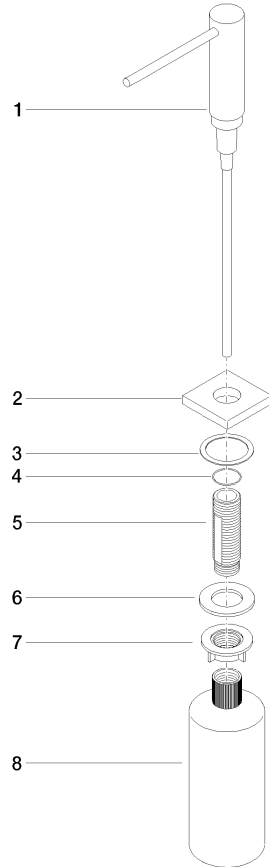

Dispenser with rosette - Chrome

LOT

82 439 970

- 124mm projection
- 500 ml bottle
- can be filled from the top
- rotating pump head
- height 124 mm
- hole diameter 25 mm
- individual rosette 55 x 55 mm

Fits LOT

	Chrome	82 439 970-00
	Brushed Platinum	82 439 970-06
	Platinum	82 439 970-08
	Durabross (23kt Gold)	82 439 970-09
	Dark Chrome	82 439 970-19
	Brushed Durabross (23kt Gold)	82 439 970-28
	Brushed Champagne (22kt Gold)	82 439 970-46
	Champagne (22kt Gold)	82 439 970-47
	Brushed Chrome	82 439 970-93
	Brushed Dark Platinum	82 439 970-99

82 439 970

mm [inches]

82 439 970

Parts for other finishes can be found here: [Brushed](#) [Platinum](#)

Spare parts list

No.	Item Number	Name	Quantity used	Delivery time
1	90 10 10 538 00-00	dispenser	1	10
2	08 27 97 505-00	rosette	1	10
3	08 10 10 624 90	disc	1	2
4	09 14 10 151 90	seal	1	2
5	08 10 10 527 90	holder	1	2
6	09 14 05 014 90	seal	1	2
7	08 10 10 517 90	nut	1	2
8	90 10 10 603 00 90	container	1	2